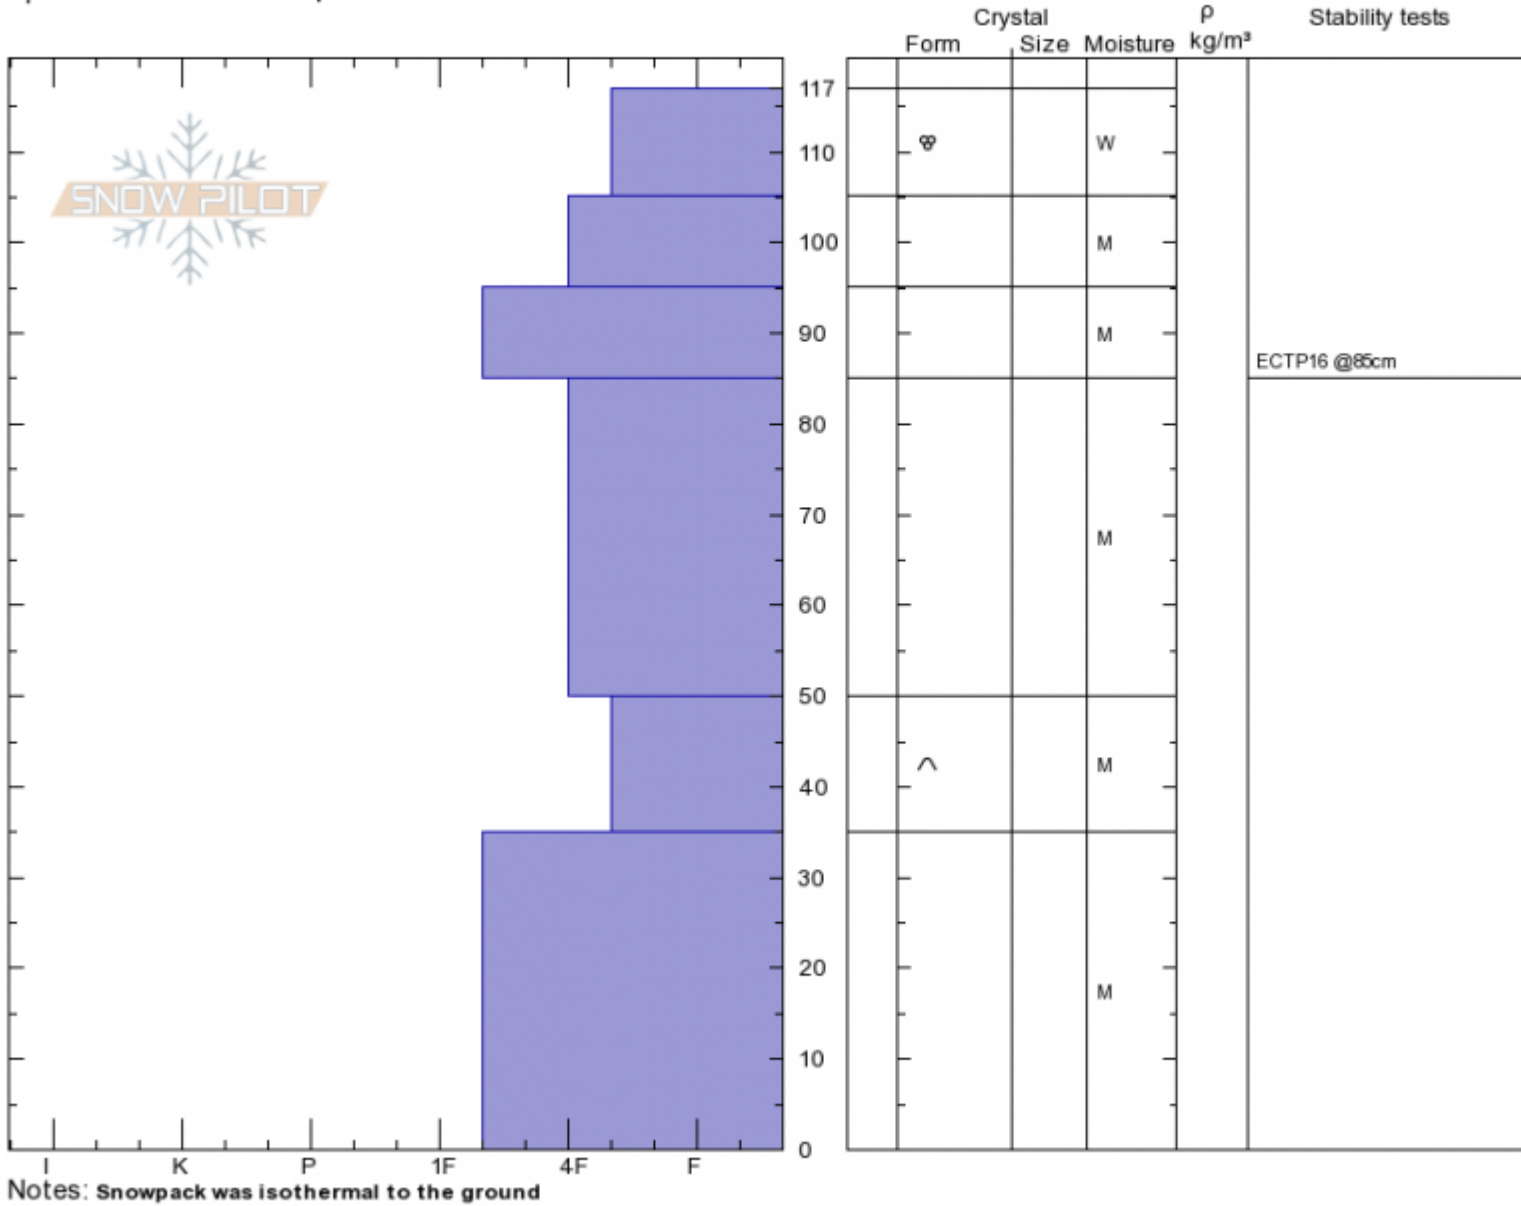

South Saddle
 Bridger Range
 MT
 Elevation: 8770 ft
 Aspect: 105°
 Specifics: Ski tracks on slope

Andrew Schauer
 Sat Mar 23 12:00 2019
 Co-ord: 45.78937N, -110.93668W
 Slope Angle: 35°
 Wind Loading: no

Stability: Fair
 Air Temperature: 3°C
 Sky Cover: FEW
 Precipitation: NO
 Wind: SW Light Breeze

HS117 PF50
 Stability Test Notes

Layer No
 35-50: Pro

Advisory Region
 Bridger Range
 Longitude
 -110.94W
 Latitude
 45.79N
 Bridger Range, 2019-03-23