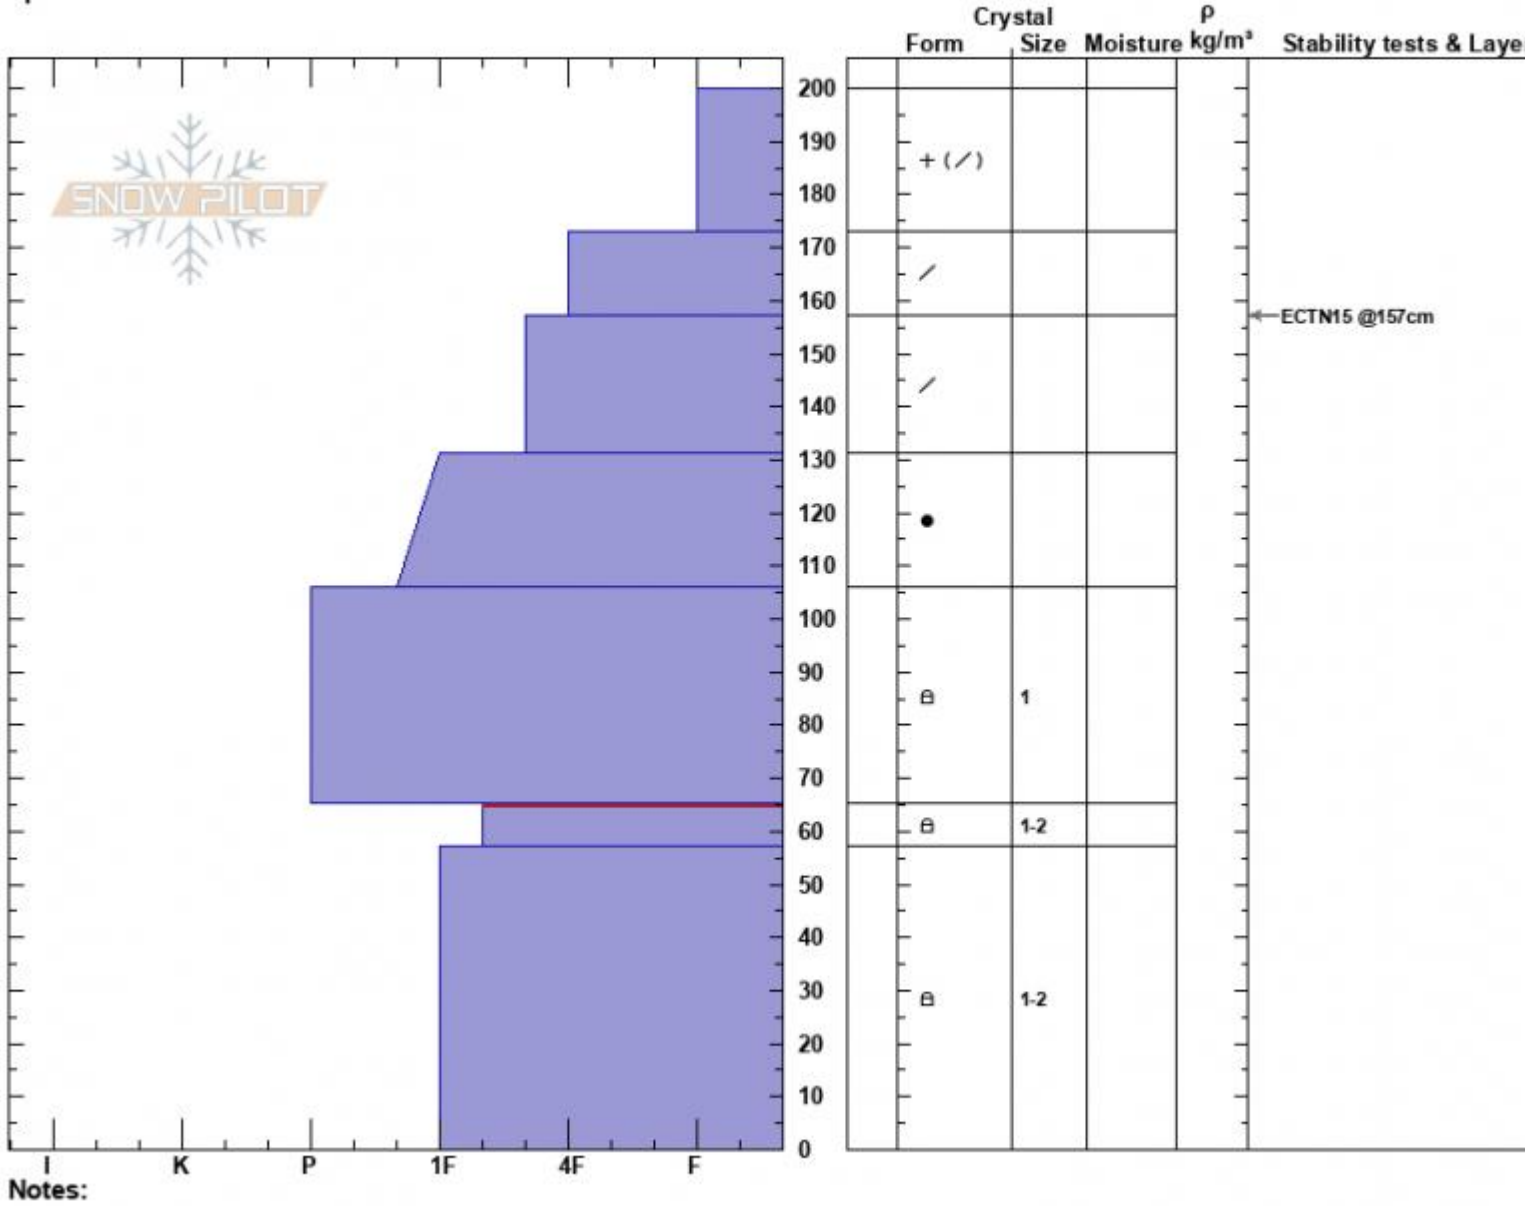

Below Windy Pass  
 Gallatin Range-N  
 MT  
 Elevation: 8640 ft  
 Aspect: 230°  
 Specifics:

Dave Zinn  
 01/14/2025 - 1:00pm  
 Co-ord: 45.24063N, -111.11333W  
 Slope Angle: 27°  
 Wind Loading: no

Stability: Good  
 Air Temperature:  
 Sky Cover: CLR  
 Precipitation: NO  
 Wind: Calm

HS:200 Layer Notes:  
 PF:75 65-57cm:Problematic layer

Advisory Region  
 Northern Gallatin  
 Longitude  
 -111.14W  
 Latitude  
 45.29N  
 Northern Gallatin, 2025-01-14